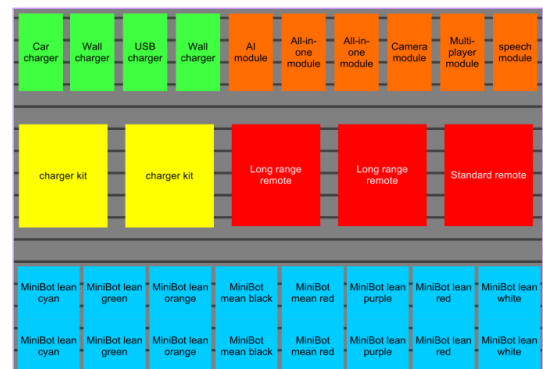

Deployment and infrastructure

- Subscription-based web-connected application for Windows PC's
- Quick and simple setup and updates at no extra cost
- Unlimited number of users with various access rights
- Metric and imperial units; English, French and Spanish interface
- Common cloud-based product database for all co-workers
- Collaborative features (project sharing, multi-user templates)
- User guide, email and phone support included with license

Planogram Creation

- User-friendly interactive Drag&drop operation
- Simple 2D planogramming from front view
- Adjustable fixtures (shelves, panels, slat walls, pegboard, etc.)
- Intelligent physical constraints such as snaps and collisions
- Products classified by category, brand, type, etc. with thumbnails

Viewing and Publishing

- Planogram reports in MS Office and Web compatible format
- Customizable product listings (choice of properties to list)
- Page layout, color and font options for reports
- High resolution images output ready for printing up to poster size
- Schematic view with color coding

Content Management

- Built-in database editor to add and manage your products seamlessly
- Product classification, code, name, dimensions and custom properties
- Batch importing of products from spreadsheets and images
- Product and POS database local back-up and restore
- Planogram projects repository with title, date, user, etc.

sample planogram 2D - product list

Number	Shelf/Row	Reference	Category	Brand	Product Line	Name	Facings	Linear space [cm]
1		1 z 02 13 02					1	11
2		1 z 02 13 01	Sample Items	Bots - Accessories	Chargers	Wall charger	1	11
3		1 z 02 13 03	Sample Items	Bots - Accessories	Chargers	USB charger	1	11
4		1 z 02 13 01	Sample Items	Bots - Accessories	Chargers	Wall charger	1	11
5		1 z 02 12 04	Sample Items	Bots - Accessories	Modules	All-in-one module	2	21
6		1 z 02 12 06	Sample Items	Bots - Accessories	Modules	Camera module	1	11
7		1 z 02 12 03	Sample Items	Bots - Accessories	Modules	Multi-player module	1	11
8		1 z 02 12 01	Sample Items	Bots - Accessories	Modules	speech module	1	11
9		2 z 02 13 04	Sample Items	Bots - Accessories	Chargers	charger kit	2	41
10		2 z 02 11 02	Sample Items	Bots - Accessories	Remotes	Long range remote	2	41
11		2 z 02 11 01	Sample Items	Bots - Accessories	Remotes	Standard remote	1	21
12		3 z 01 01 01 11	Sample Items	Bots - Robots	MiniBot	MiniBot lean cyan	2	21
13		3 z 01 01 01 06	Sample Items	Bots - Robots	MiniBot	MiniBot lean green	2	21
14		3 z 01 01 01 09	Sample Items	Bots - Robots	MiniBot	MiniBot lean orange	2	21
15		3 z 01 01 02 07	Sample Items	Bots - Robots	MiniBot	MiniBot mean black	2	21
16		3 z 01 01 02 03	Sample Items	Bots - Robots	MiniBot	MiniBot mean red	2	21
17		3 z 01 01 01 04	Sample Items	Bots - Robots	MiniBot	MiniBot lean purple	2	21
18		3 z 01 01 01 03	Sample Items	Bots - Robots	MiniBot	MiniBot lean red	2	21
19		3 z 01 01 01 08	Sample Items	Bots - Robots	MiniBot	MiniBot lean white	2	21
		3					16	22
							31	42